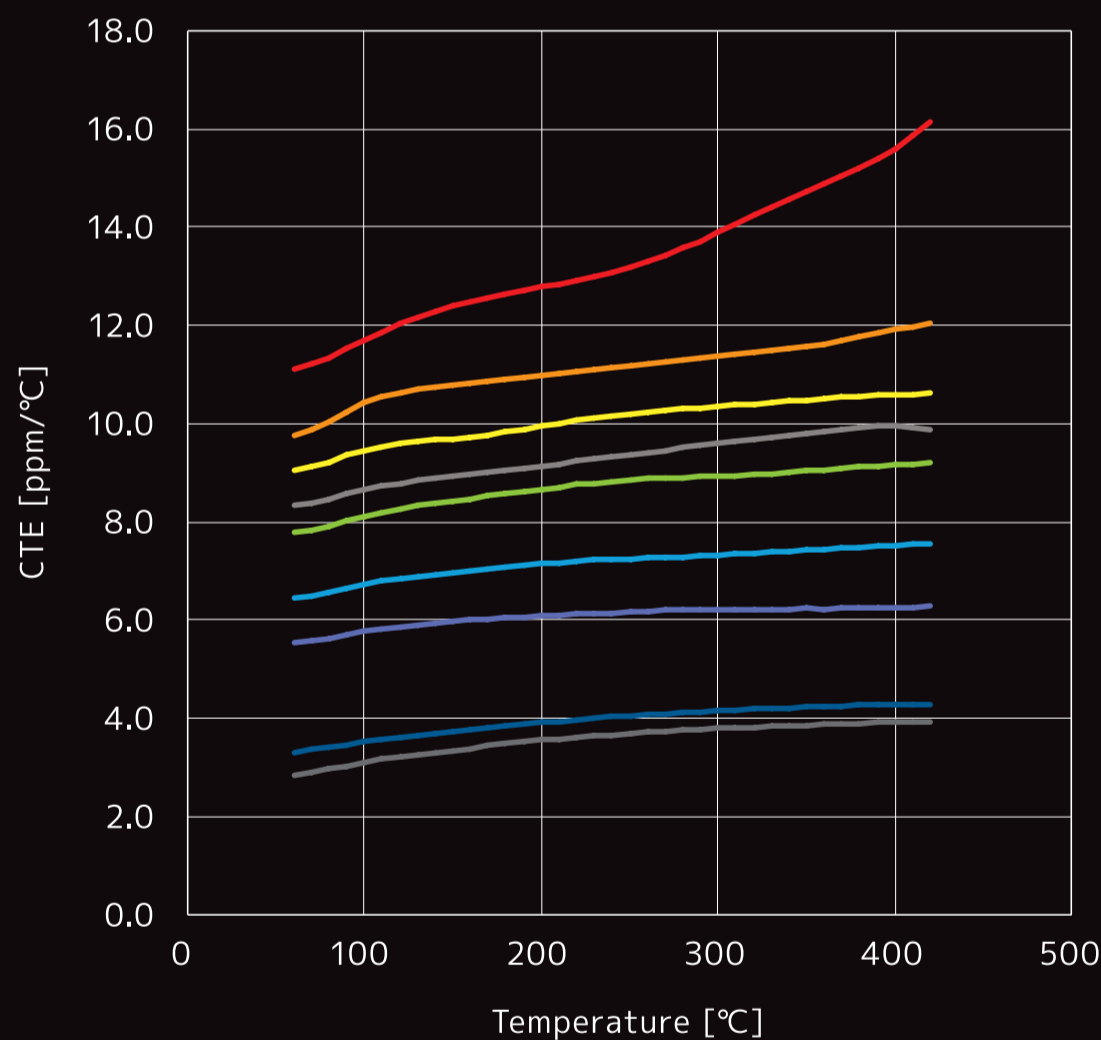

幅広い熱膨張係数ラインアップ

(CTE: Coefficient of Thermal Expansion)

Broad Variety of CTE Line-up

For more information, please access

<http://www.agc.com/products/electoric/detail/swan.html>